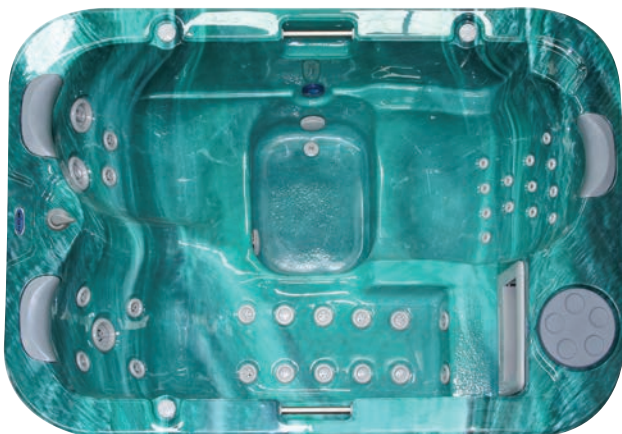

Gen IV Miami®

PORTABLE	SERIES I	SERIES III
Number of Seats	3	3
Water Capacity (operating) 1 Lt= approx 1 KG	790	790
Dry Weight (KG)	255	255
Dimensions (mm)	2175 x 1510 x 845	2175 x 1510 x 845
CONTROL CENTRE		
Required Power @ 240 volts (Standard)	27 amps	33 amps
Required Power @ 240 volts (Optional Load shed)	15 amps	20 amps
Master Control Centre	Mini	ML400
Stainless Steel Heater	3 KW	3 KW
Air Massage Pump	Standard	N/A
Silent air venturi controls	3	3
AQUA-FLO 24 hour Filtration Pump	100 LPM	100 LPM
4.8 BHP Hydro Massage Pump (825 LPM)	1 X Pump (825 LPM)	2 x Pump (1650 LPM)
JETS		
Duo Directional Jets	13	13
Hurricane Directional Jets	2	2
Hurricane Twin Spin Jets	1	1
Mini Hurricane Adjustable Jets	8	8
Mini Hurricane Pulsating Jets	10	10
Ozone Jet	1	1
Total Hydro Jets	35	35
TOTAL NUMBER OF JETS	35	35
FEATURES		
Western Red Cedar Cabinet	Standard	Standard
Eterna Wood Cabinet	Optional	Optional
Multi Sequence LED Lighting	Optional	Standard
Signature Ozone System	Optional	Standard
Stainless Steel Jets	Optional	Optional
SAFETY		
Tapered Lockable Hardcover	Standard	Standard

* Specifications and rating may change without notice

SERIES I